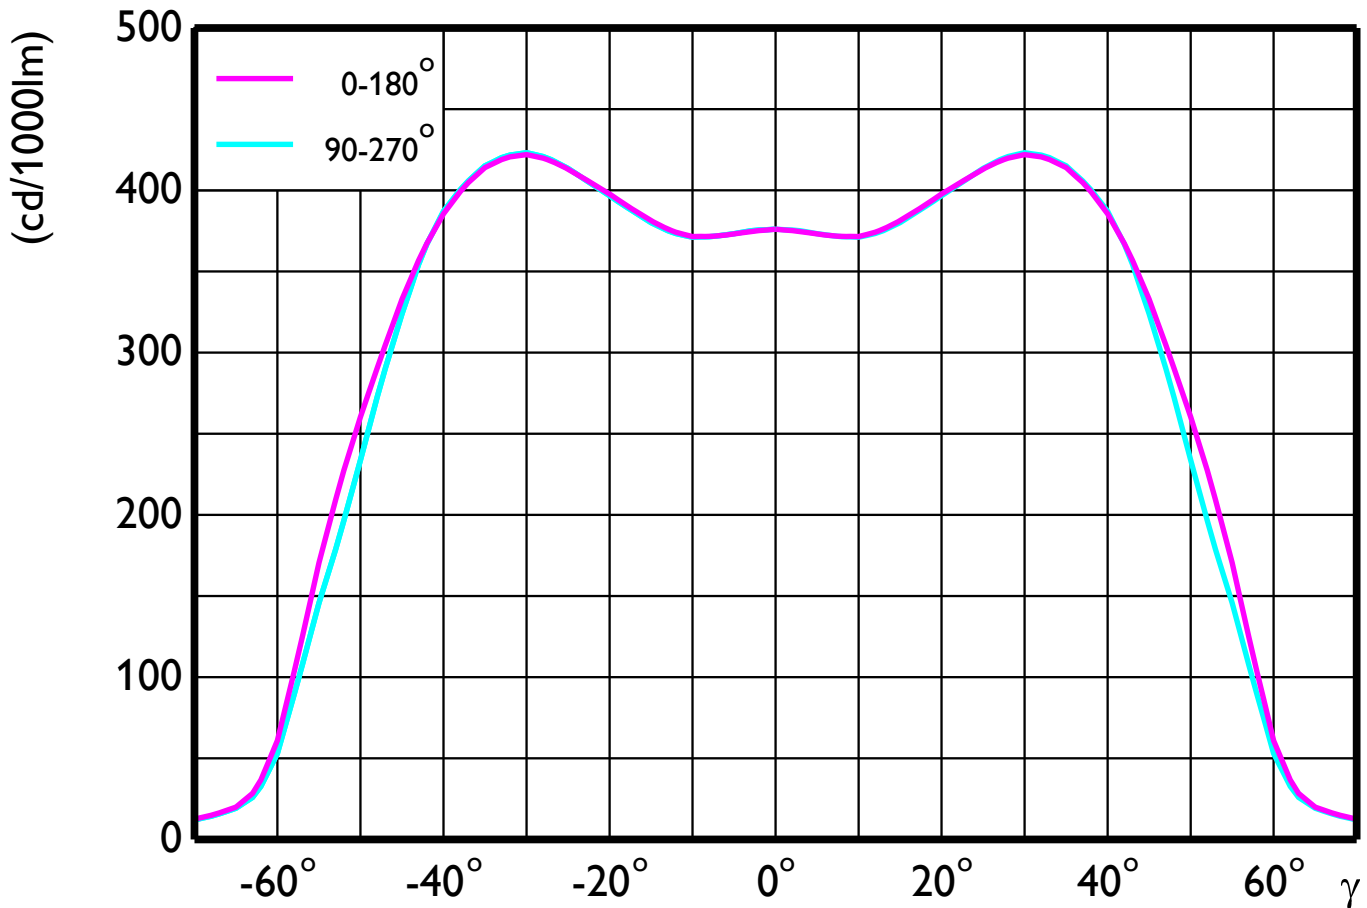

Luminaire : LED HighBay small WB 4000K 1xLED100/4000K  
 Lampflux : 1 x 11000 lm  
 Measurement code : LVC1120889  
 Measurement date :  
 Measurement status : Unknown  
 L.O.R. : 1.00

# Polar intensity diagram

Luminaire : LED HighBay small WB 4000K 1xLED100/4000K  
 Lampflux : 1 x 11000 lm  
 Measurement code : LVC1120889  
 Measurement date :  
 Measurement status : Unknown  
 L.O.R. : 1.00

## Cartesian intensity diagram

Luminaire : LED HighBay small WB 4000K 1xLED100/4000K  
 Lampflux : 1 x 11000 lm  
 Measurement code : LVC1120889  
 Measurement date :  
 Measurement status : Unknown  
 L.O.R. : 1.00

## Beam diagram