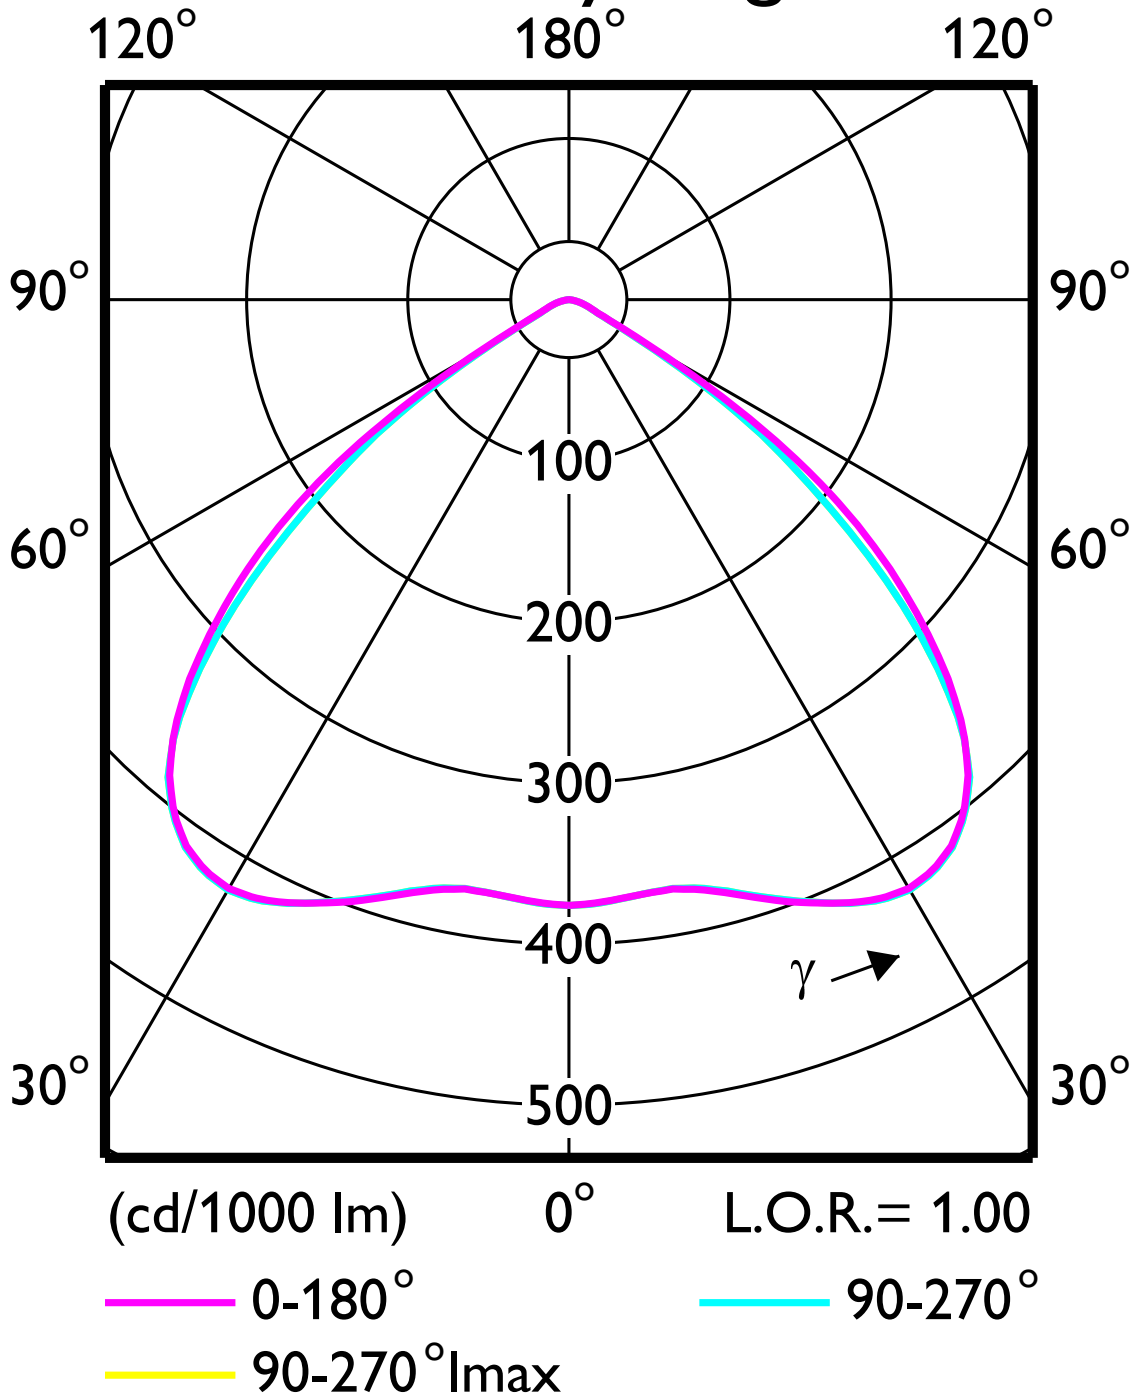

Luminaire : LED HighBay small WB 4000K 1xLED100/4000K  
 Lampflux : 1 x 11000 lm  
 Measurement code : LVC1120889  
 Measurement date :  
 Measurement status : Unknown  
 L.O.R. : 1.00

# Polar intensity diagram

Luminaire : LED HighBay small WB 4000K 1xLED100/4000K  
 Lampflux : 1 x 11000 lm  
 Measurement code : LVC1120889  
 Measurement date :  
 Measurement status : Unknown  
 L.O.R. : 1.00

## Cartesian intensity diagram

Luminaire : LED HighBay small WB 4000K 1xLED100/4000K  
 Lampflux : 1 x 11000 lm  
 Measurement code : LVC1120889  
 Measurement date :  
 Measurement status : Unknown  
 L.O.R. : 1.00

## Beam diagram