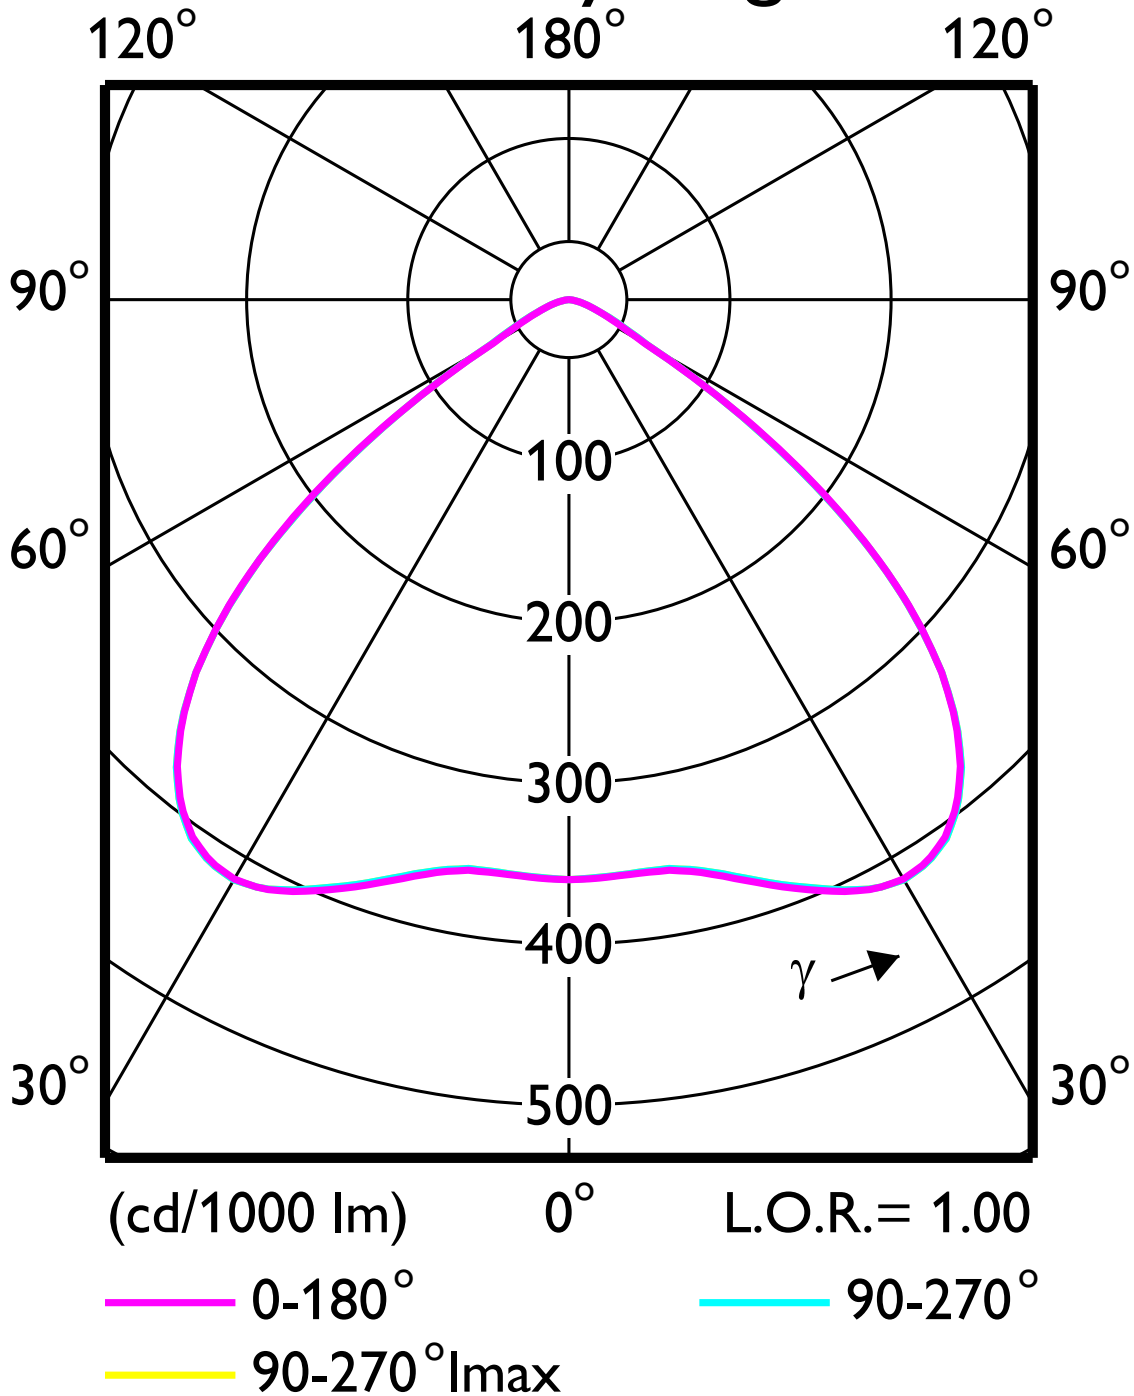

Luminaire : LED HighBay big WB 4000K 1xLED200/4000K  
 Lampflux : 1 x 21000 lm  
 Measurement code : LVC1120895  
 Measurement date :  
 Measurement status : Unknown  
 L.O.R. : 1.00

# Polar intensity diagram

Luminaire : LED HighBay big WB 4000K 1xLED200/4000K  
Lampflux : 1 x 21000 lm  
Measurement code : LVC1120895  
Measurement date :  
Measurement status : Unknown  
L.O.R. : 1.00

## Cartesian intensity diagram

Luminaire : LED HighBay big WB 4000K 1xLED200/4000K  
 Lampflux : 1 x 21000 lm  
 Measurement code : LVC1120895  
 Measurement date :  
 Measurement status : Unknown  
 L.O.R. : 1.00

## Beam diagram