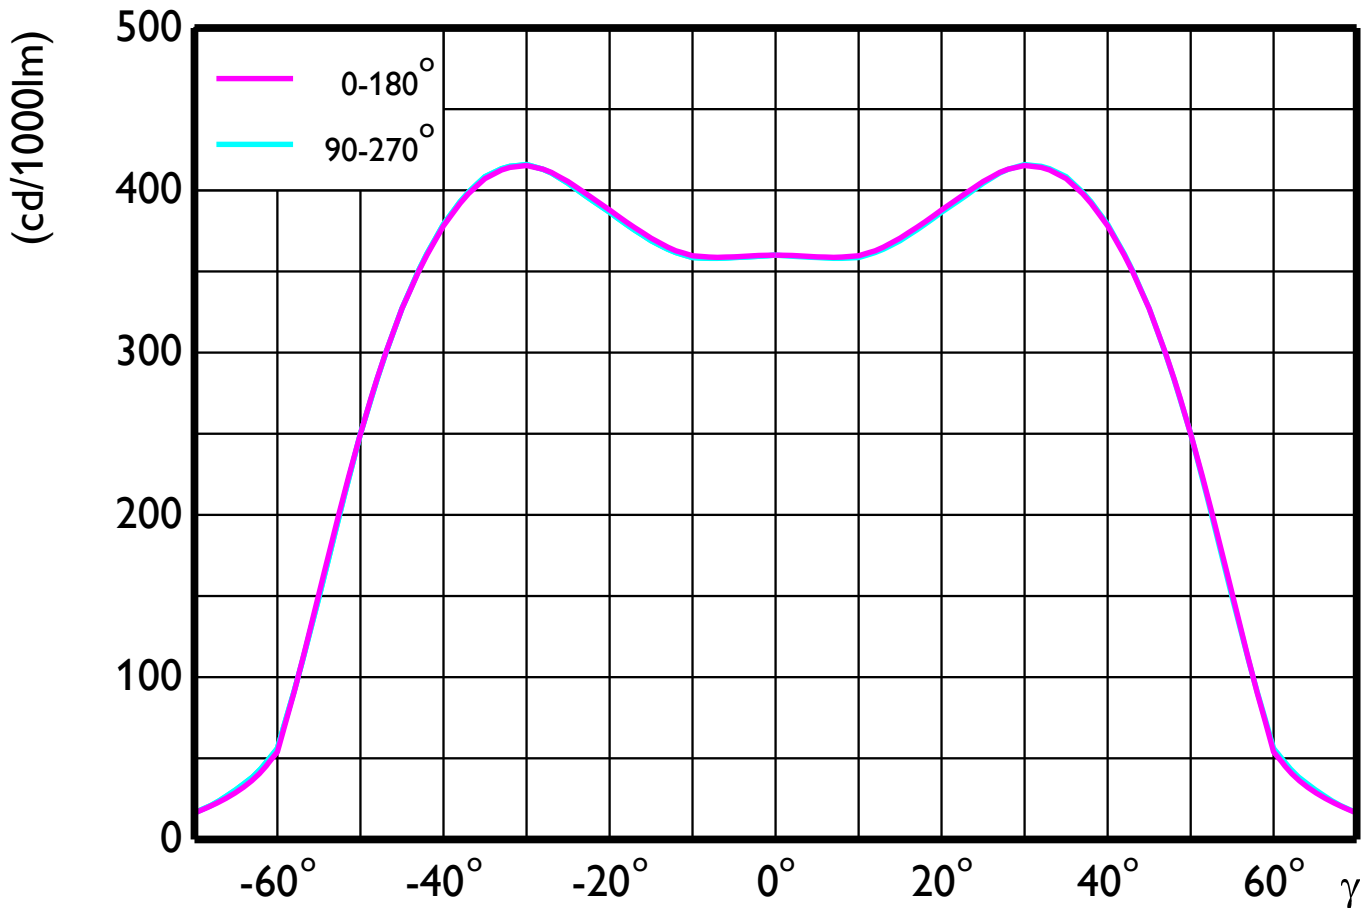

Luminaire : LED HighBay big WB 4000K 1xLED200/4000K  
 Lampflux : 1 x 21000 lm  
 Measurement code : LVC1120895  
 Measurement date :  
 Measurement status : Unknown  
 L.O.R. : 1.00

# Polar intensity diagram

Luminaire : LED HighBay big WB 4000K 1xLED200/4000K  
Lampflux : 1 x 21000 lm  
Measurement code : LVC1120895  
Measurement date :  
Measurement status : Unknown  
L.O.R. : 1.00

## Cartesian intensity diagram

Luminaire : LED HighBay big WB 4000K 1xLED200/4000K  
 Lampflux : 1 x 21000 lm  
 Measurement code : LVC1120895  
 Measurement date :  
 Measurement status : Unknown  
 L.O.R. : 1.00

## Beam diagram