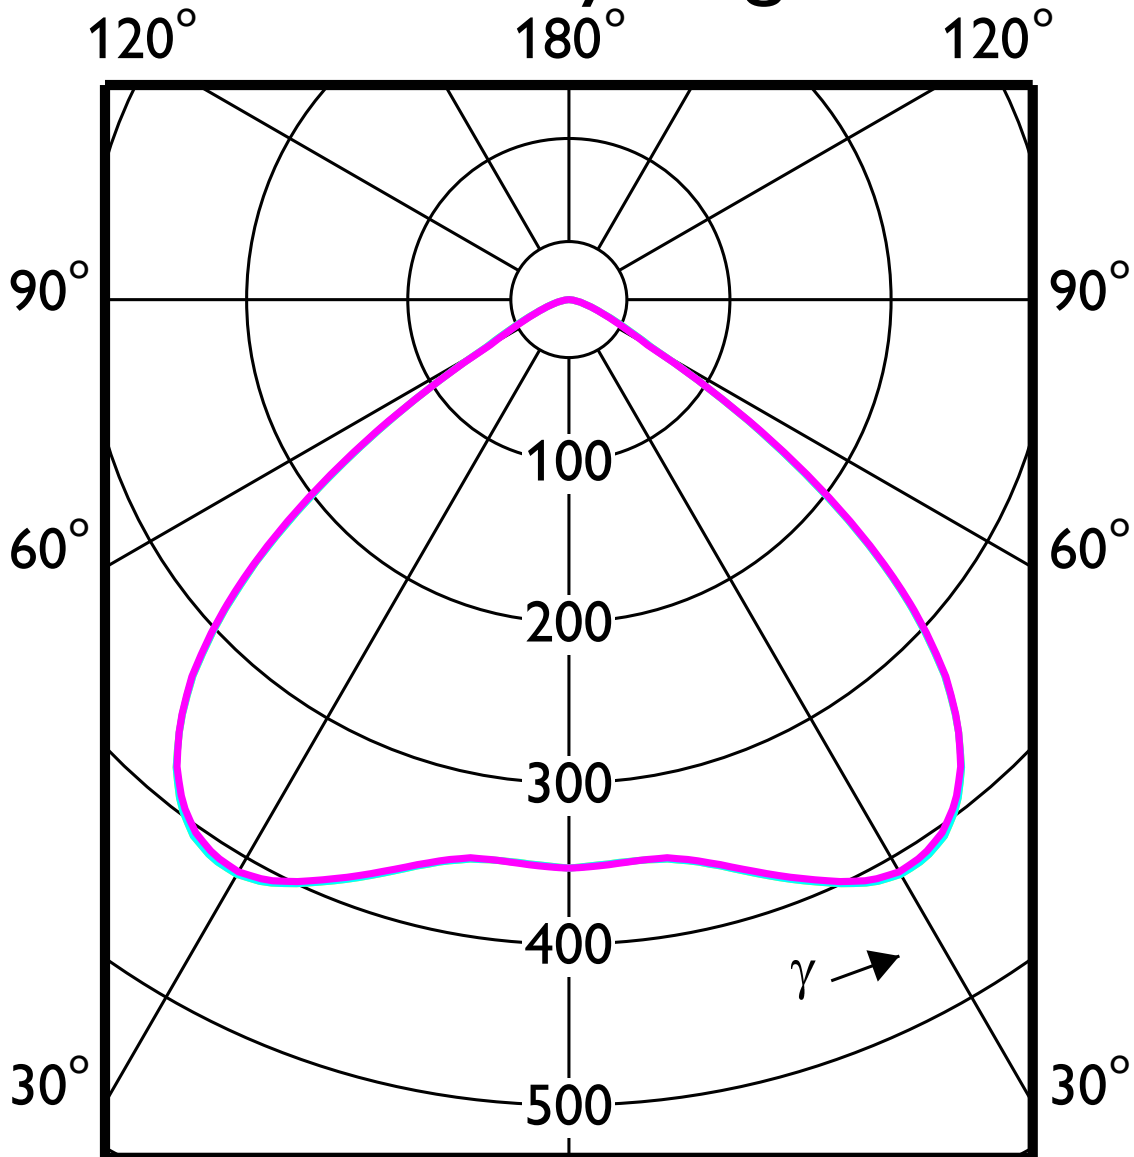

Luminaire : LED HighBay big WB 6000K 1xLED200/6000K  
 Lampflux : 1 x 21000 lm  
 Measurement code : LVC1120898  
 Measurement date :  
 Measurement status : Unknown  
 L.O.R. : 1.00

# Polar intensity diagram

(cd/1000 lm) 0° L.O.R. = 1.00

— 0-180° — 90-270°  
 — 90-270° Imax

Luminaire : LED HighBay big WB 6000K 1xLED200/6000K  
 Lampflux : 1 x 21000 lm  
 Measurement code : LVC1120898  
 Measurement date :  
 Measurement status : Unknown  
 L.O.R. : 1.00

## Cartesian intensity diagram

Luminaire : LED HighBay big WB 6000K 1xLED200/6000K  
 Lampflux : 1 x 21000 lm  
 Measurement code : LVC1120898  
 Measurement date :  
 Measurement status : Unknown  
 L.O.R. : 1.00

## Beam diagram