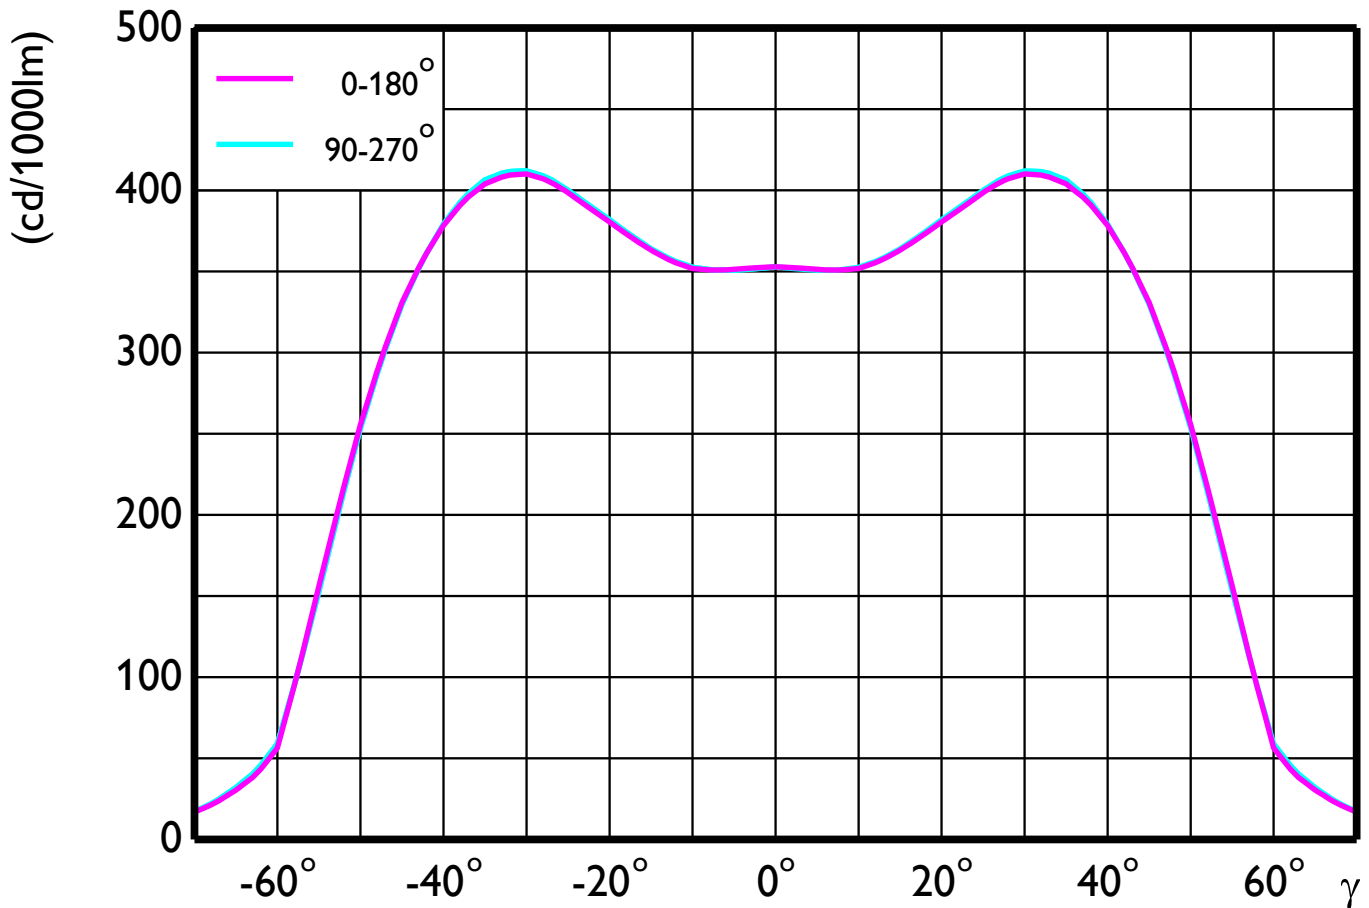

Luminaire : LED HighBay big WB 6000K 1xLED200/6000K  
 Lampflux : 1 x 21000 lm  
 Measurement code : LVC1120898  
 Measurement date :  
 Measurement status : Unknown  
 L.O.R. : 1.00

# Polar intensity diagram

(cd/1000 lm) 0° L.O.R. = 1.00

— 0-180° — 90-270°  
 — 90-270° Imax

Luminaire : LED HighBay big WB 6000K 1xLED200/6000K  
 Lampflux : 1 x 21000 lm  
 Measurement code : LVC1120898  
 Measurement date :  
 Measurement status : Unknown  
 L.O.R. : 1.00

## Cartesian intensity diagram

Luminaire : LED HighBay big WB 6000K 1xLED200/6000K  
 Lampflux : 1 x 21000 lm  
 Measurement code : LVC1120898  
 Measurement date :  
 Measurement status : Unknown  
 L.O.R. : 1.00

## Beam diagram