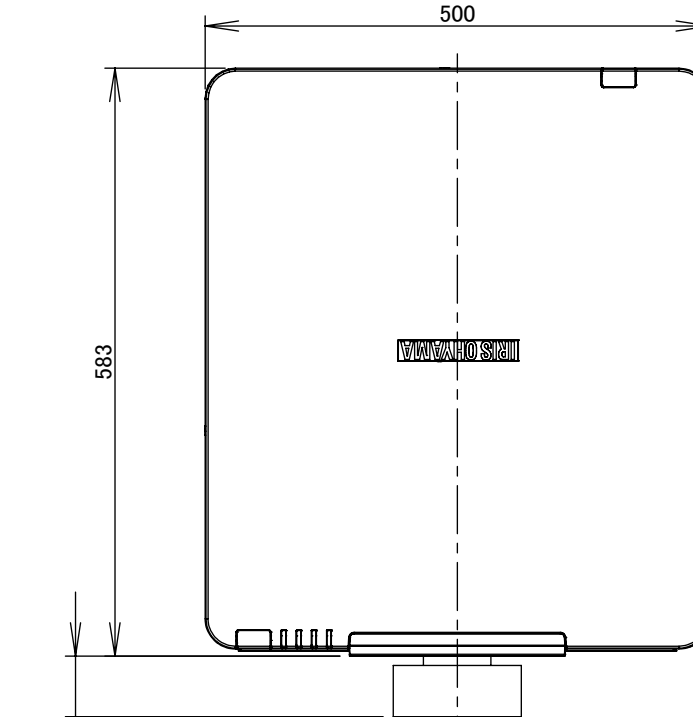

IRIS OHYAMA
 IP-DU1000B
 IP-DU800B
 LENS:LNS-D1113

UNIT:mm

MOUNTING TREAD
 呼び径:M4

AIR FILTER

CEILING MOUNT SURFACE