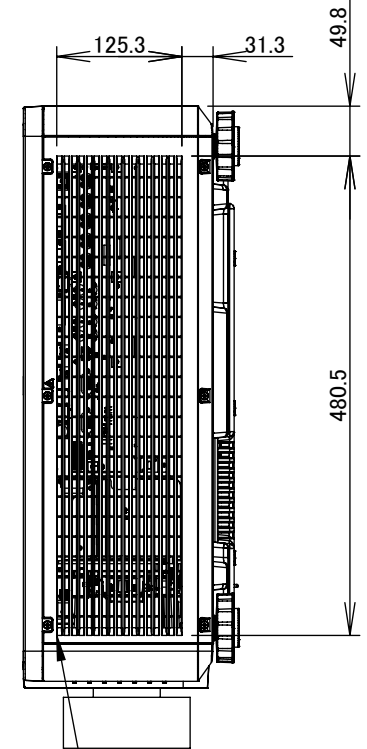

IRIS OHYAMA
 IP-DU1000B
 IP-DU800B
 LENS:LNS-D1113

UNIT:mm

MOUNTING TREAD
 呼び径:M4

AIR FILTER

CEILING MOUNT SURFACE