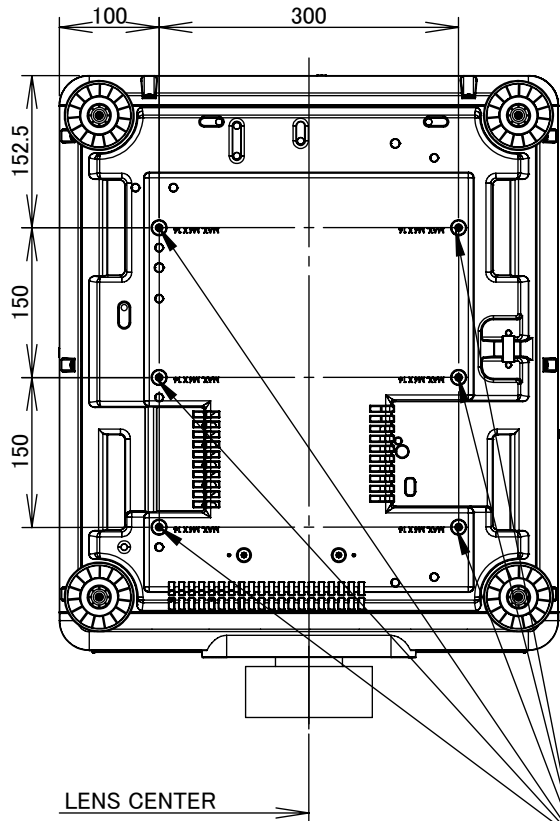

IRIS OHYAMA
 IP-DU1000B
 IP-DU800B
 LENS:LNS-D1113

UNIT:mm

MOUNTING TREAD
 呼び径:M4

AIR FILTER

CEILING MOUNT SURFACE