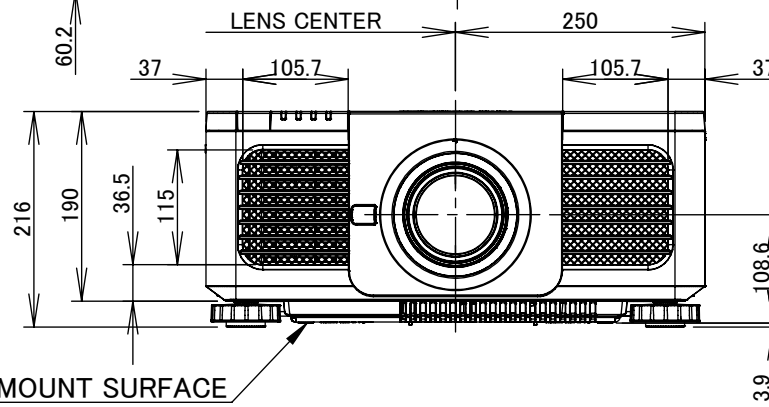

IRIS OHYAMA
 IP-DU1000B
 IP-DU800B
 LENS:LNS-D1113

UNIT:mm

MOUNTING TREAD
 呼び径:M4

AIR FILTER

CEILING MOUNT SURFACE