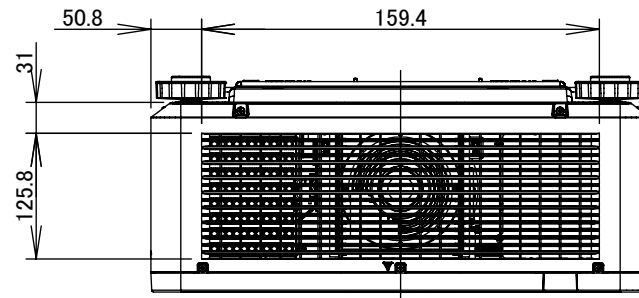

IRIS OHYAMA
 IP-DU1000B
 IP-DU800B
 LENS:LNS-D1113

UNIT:mm

MOUNTING TREAD
 呼び径:M4

AIR FILTER

CEILING MOUNT SURFACE