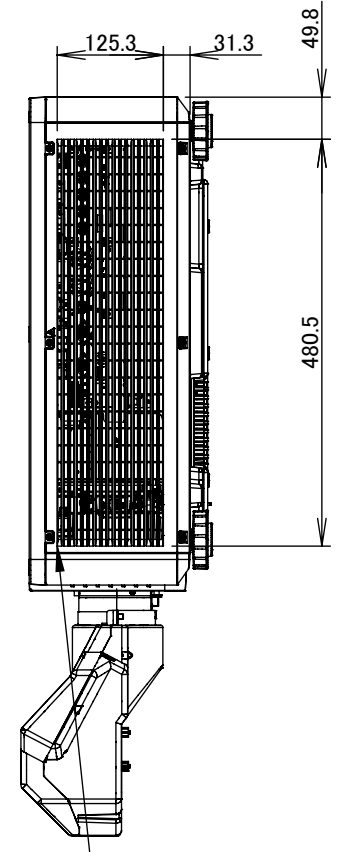

IRIS OHYAMA
 IP-DU1000B
 IP-DU800B
 LENS:LNS-D38

UNIT:mm

LENS CENTER

MOUNTING TREAD
 呼び径:M4

AIR FILTER

CEILING MOUNT SURFACE

LENS CENTER