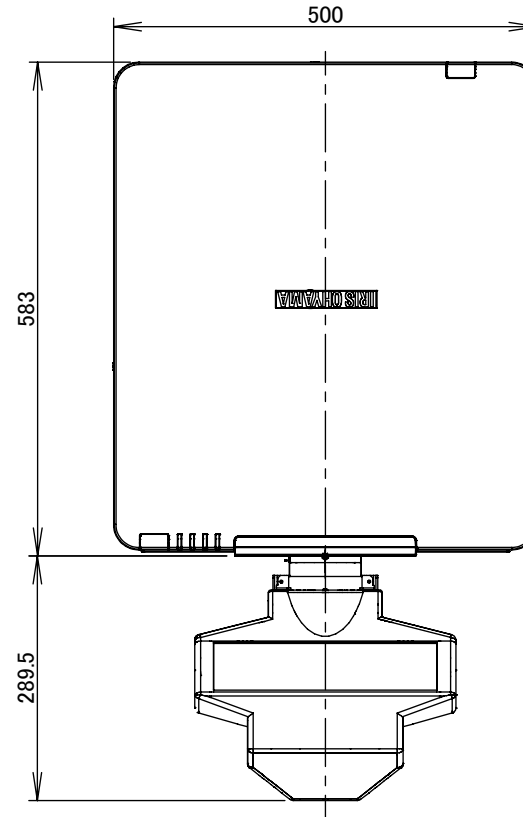

IRIS OHYAMA
 IP-DU1000B
 IP-DU800B
 LENS:LNS-D38

UNIT:mm

LENS CENTER

MOUNTING TREAD
 呼び径:M4

AIR FILTER

CEILING MOUNT SURFACE

LENS CENTER