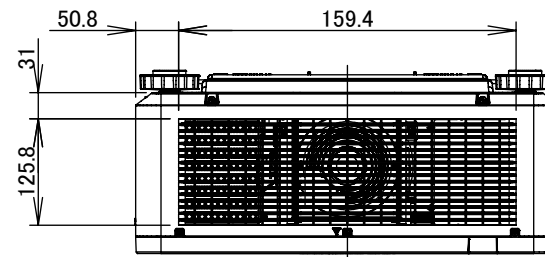

IRIS OHYAMA
 IP-DU1000B
 IP-DU800B
 LENS:LNS-D38

UNIT:mm

LENS CENTER

MOUNTING TREAD
 呼び径:M4

AIR FILTER

CEILING MOUNT SURFACE

LENS CENTER