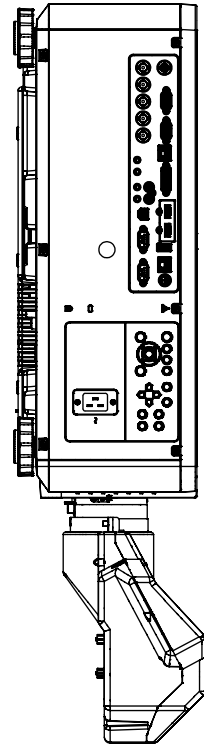

IRIS OHYAMA
 IP-DU1000B
 IP-DU800B
 LENS:LNS-D38

UNIT:mm

LENS CENTER

MOUNTING TREAD
 呼び径:M4

AIR FILTER

CEILING MOUNT SURFACE

LENS CENTER