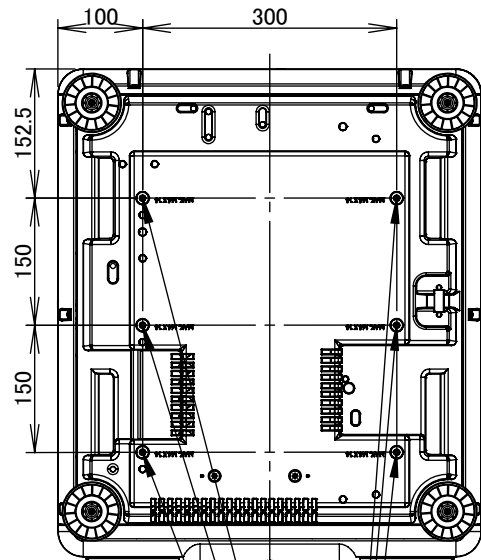

IRIS OHYAMA
 IP-DU1000B
 IP-DU800B
 LENS:LNS-D38

UNIT:mm

LENS CENTER

MOUNTING TREAD
 呼び径:M4

AIR FILTER

CEILING MOUNT SURFACE

LENS CENTER