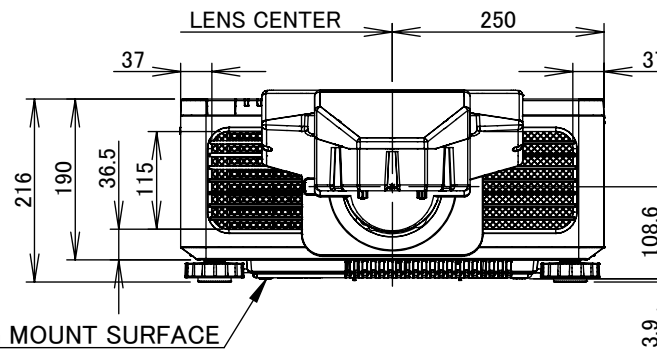

IRIS OHYAMA
 IP-DU1000B
 IP-DU800B
 LENS:LNS-D38

UNIT:mm

LENS CENTER

MOUNTING TREAD
 呼び径:M4

AIR FILTER

CEILING MOUNT SURFACE

LENS CENTER